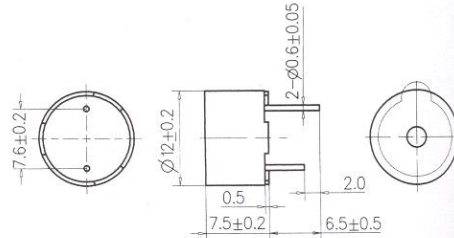

Product Data Sheet

Part No. WST-1206 UX/BX Washable Type

(self drive circuit)

DIMENSIONS

$\phi 12.0 \times H7.5$

UNIT : mm
TOLERANCE : ± 0.3
HOUSING MATERIAL : PBT

Type	Unit	
Rated Voltage	(Vdc)	5
Operating Voltage	(Vdc)	3~7
Rated Current	(mA)	< 30
Sound Output at 10cm	(dB)	> 83
Resonance Frequency	(Hz)	2300 \pm 400
Response Time	(Ms)	< 25
Operating Temp	(C)	-20+70
Storage Temp	(C)	-25+80
Weight	(g)	2
Dimension	mm	12 x H7.5
*Value applying rated voltage (DC)		
*distance for measurement 10cm		
*WST-12XXBX: 3100 Hz		